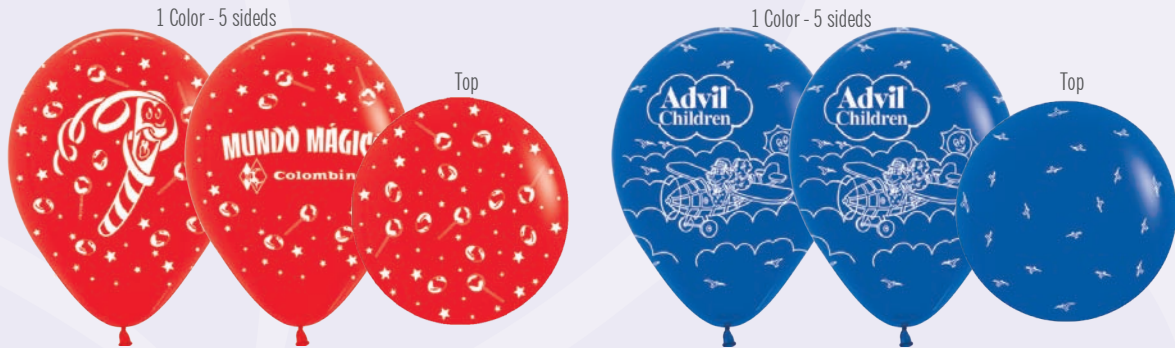

Sempertex®

Promotional Balloons

Sizes: 10" - 12" - 16" - 18" - 36" & 260 2 sided 1 color and LOL 660 Banner.

1 Sided

2 Sided

Infinity All Over Print (360°)

Top Print