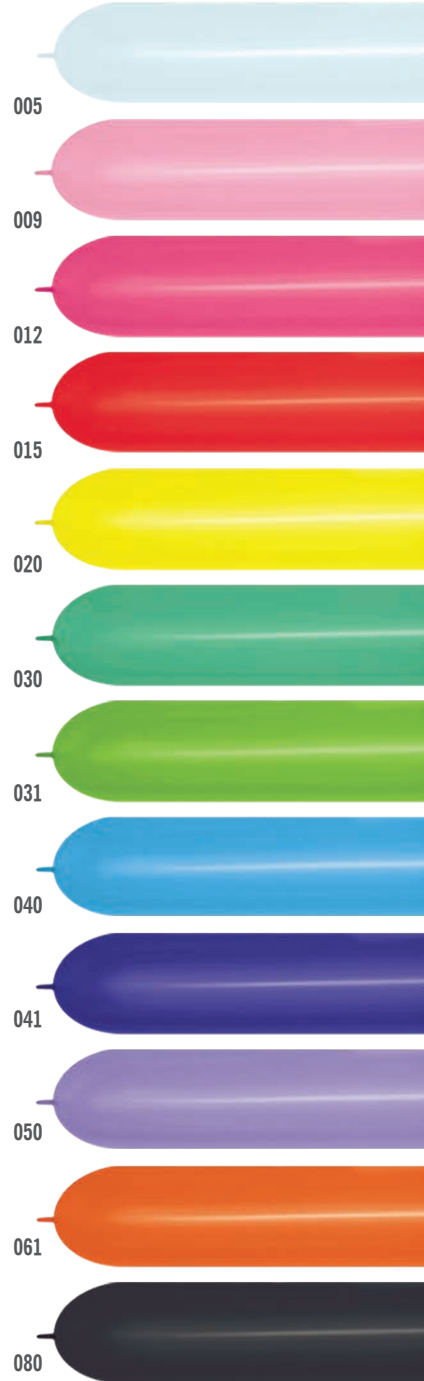

New
LINK-O-LOON™ 660

Plain and Printed Banners

LOL-660 Printed Banners

LOL-660