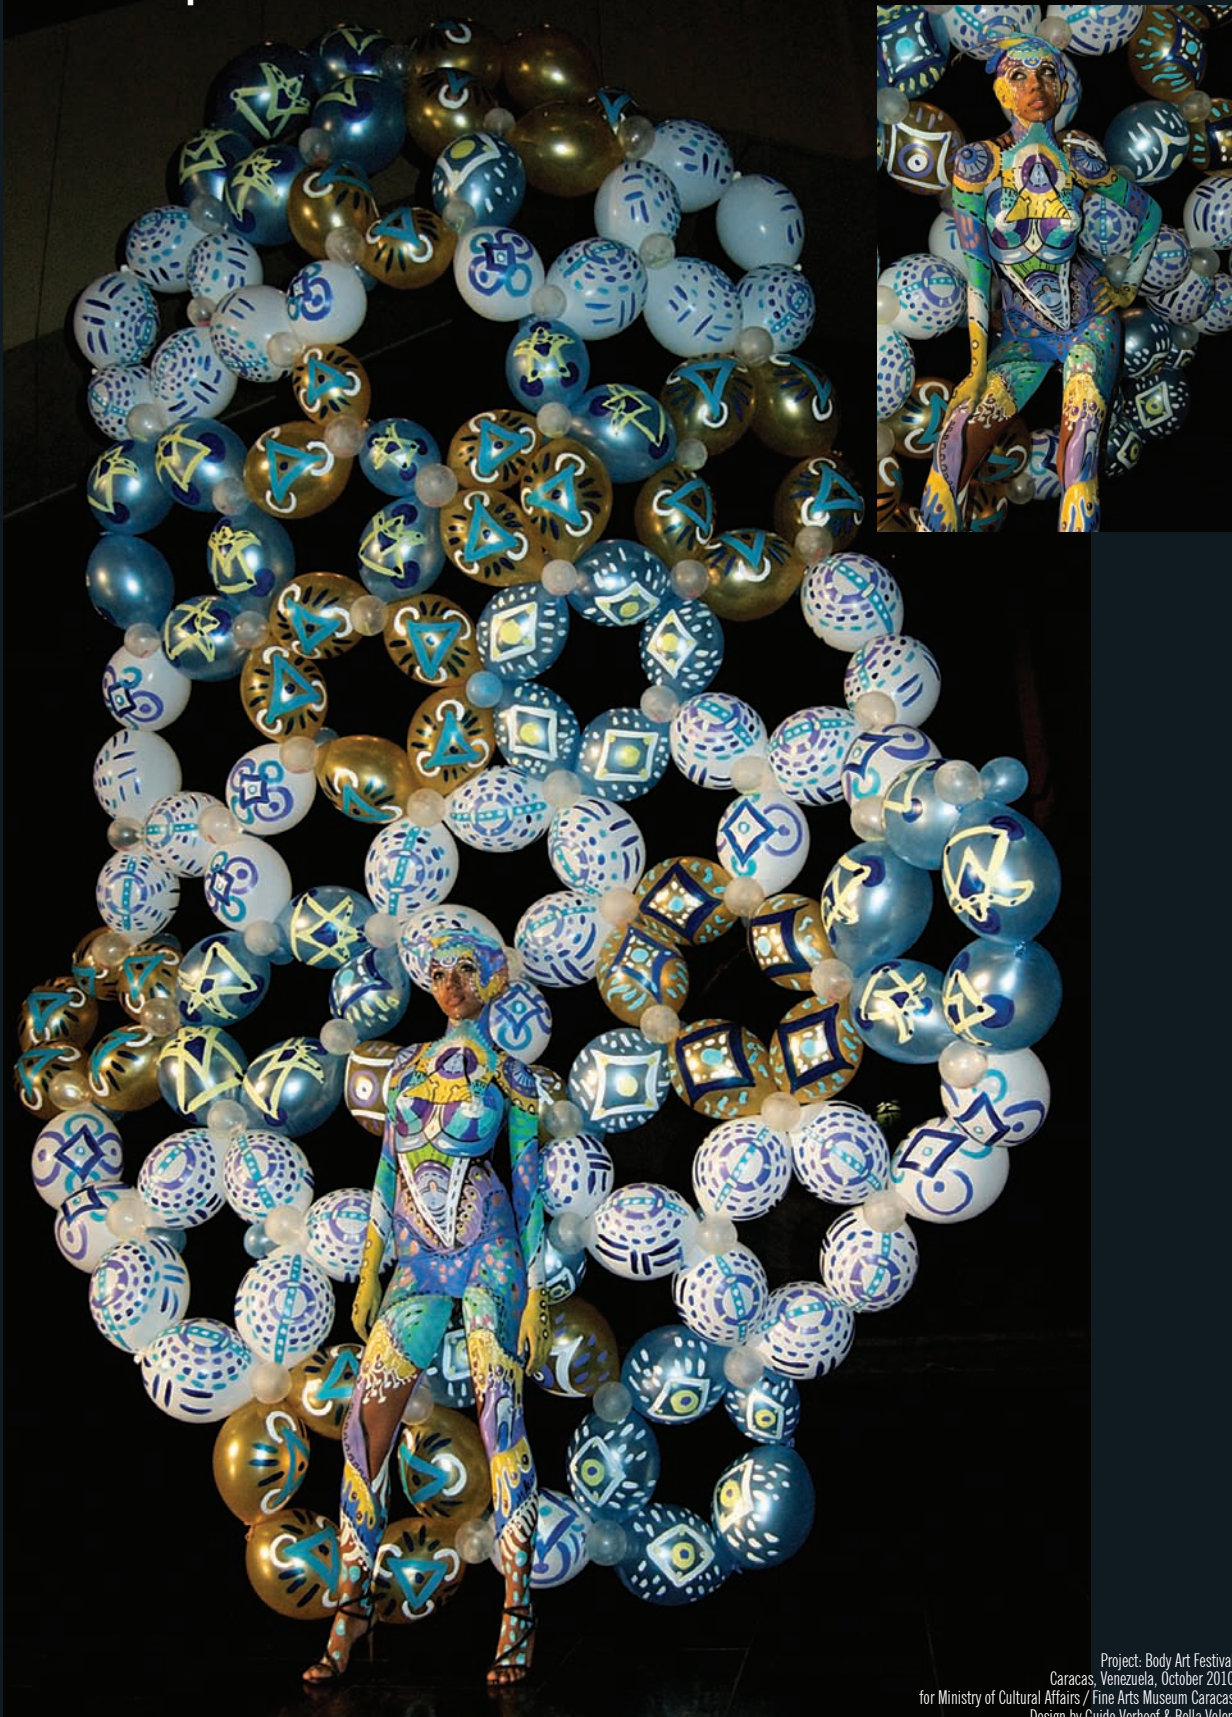

Project: Connected
Event: World Bodypaint Festival
Austria, Seeboden, July 2010
Design Guido Verhoef / Bella Volen

New Concepts & Trends - Paintloons™

The Balloon Gallery

Sempertex

New Concepts & Trends - Paintloons™

The Balloon Gallery

Project: Body Art Festival
Caracas, Venezuela, October 2010
for Ministry of Cultural Affairs / Fine Arts Museum Caracas
Design by Guido Verhoef & Bella Volen

New Concepts & Trends - Paintloons™